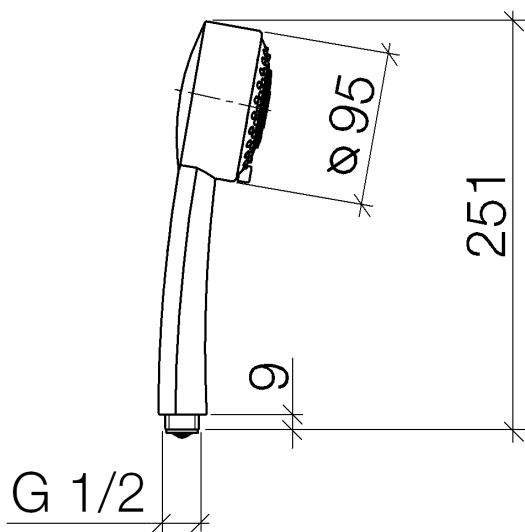

Bathtub - Madison
Hand shower - Dark Brass matte
Article number: 28 002 978-16

- 3 individual sprays (standard, soft, massage)
- Descaling system
- \varnothing 3-3/4"
- 1/2" connection
- Water flow rate limited to max. 2.4 gpm
- Internal backflow preventer.

Dark Brass matte

Dimensional drawing

All dimensions in mm / inch = mm x 0,0394

Bathtub - Madison
Hand shower - Dark Brass matte
Article number: 28 002 978-16

Flow rate chart

Bathtub - Madison
Hand shower - Dark Brass matte
Article number: 28 002 978-16

Bathtub - Madison
Hand shower - Dark Brass matte
Article number: 28 002 978-16

Spare parts list

Number	Item Number	Designation	Number of units
--------	-------------	-------------	-----------------