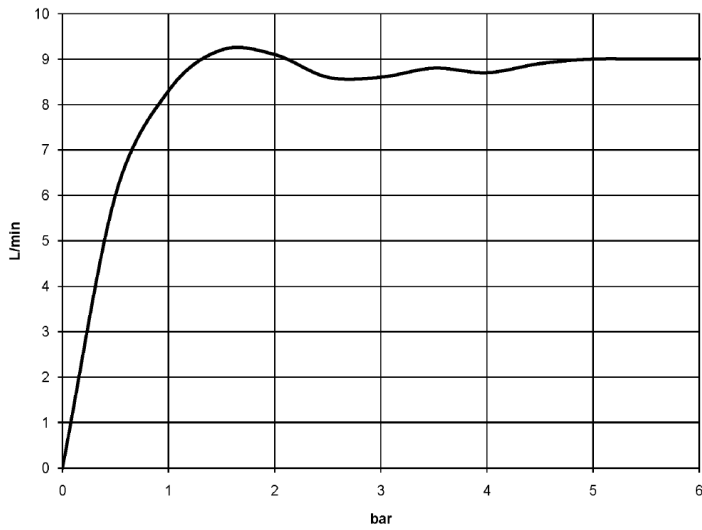

Bathtub - Madison
Hand shower - Dark Brass matte
Article number: 28 002 978-16

- 3 individual sprays (standard, soft, massage)
- Descaling system
- \varnothing 3-3/4"
- 1/2" connection
- Water flow rate limited to max. 2.4 gpm
- Internal backflow preventer.

Dark Brass matte

Dimensional drawing

All dimensions in mm / inch = mm x 0,0394

Bathtub - Madison
Hand shower - Dark Brass matte
Article number: 28 002 978-16

Flow rate chart

Bathtub - Madison
Hand shower - Dark Brass matte
Article number: 28 002 978-16